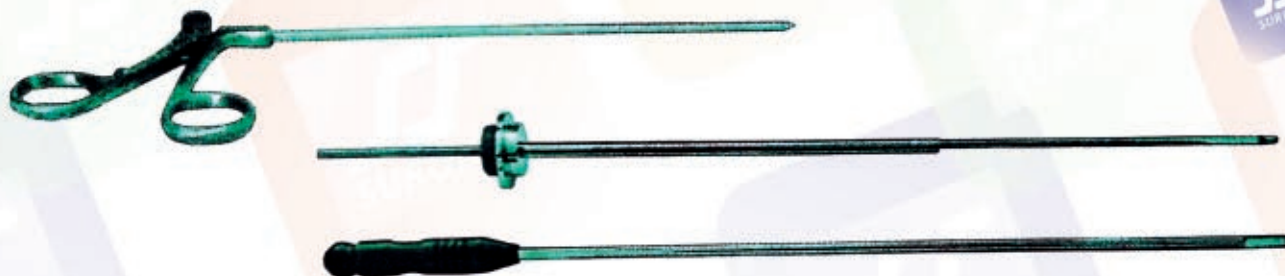

KNOT PUSHER & PORT CLOSER INSTRUMENTS

Cat # Description

- KT - 1Knot Pusher 3mm
- KT - 2Knot Pusher 5mm
- KG - 2Knot Guide 5mm Endo Loop with Reducer
- KT - 3Knot Pusher & Cutter

Cat # Description

- PC - FPort Closer, Forcep Type
- PC - CPort Closer, Cobbler Type
- PC - NPort Closer curved needle with hole

BAND / RING APPLICATOR

Cat # Description

- B-SP Band/ Ring Applicator for Single Puncture with Loader and Pusher
- B-DP Band/Ring Applicator for Double Puncture with Loader and Pusher to be used with 7mm Trocar